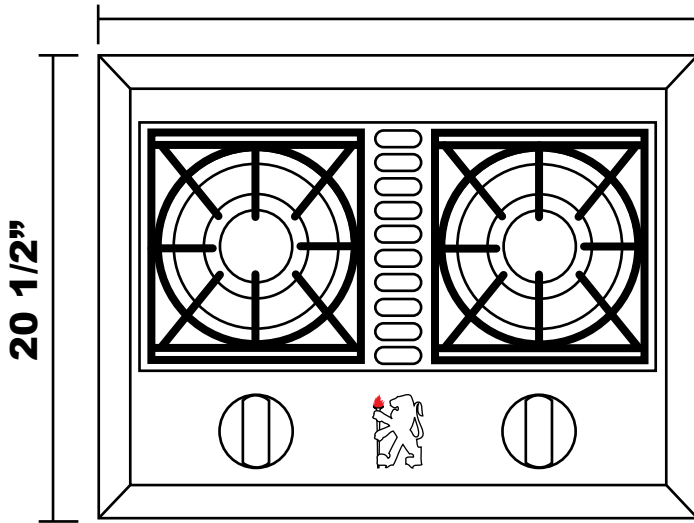

# Double Side Burner

## Top View

26 3/4"

## Front View

## Side View

**CUTOUT DIMENSIONS:  
22 5/8" x 17 3/8 "**