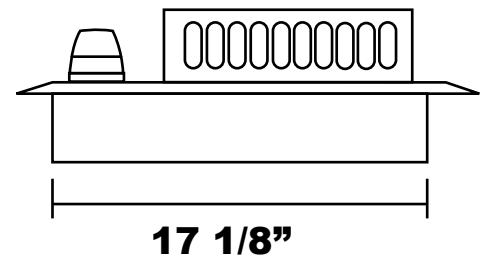

# Double Side Burner

## Top View

26 3/4"

## Side View

**CUTOUT DIMENSIONS:  
22 5/8" x 17 3/8 "**